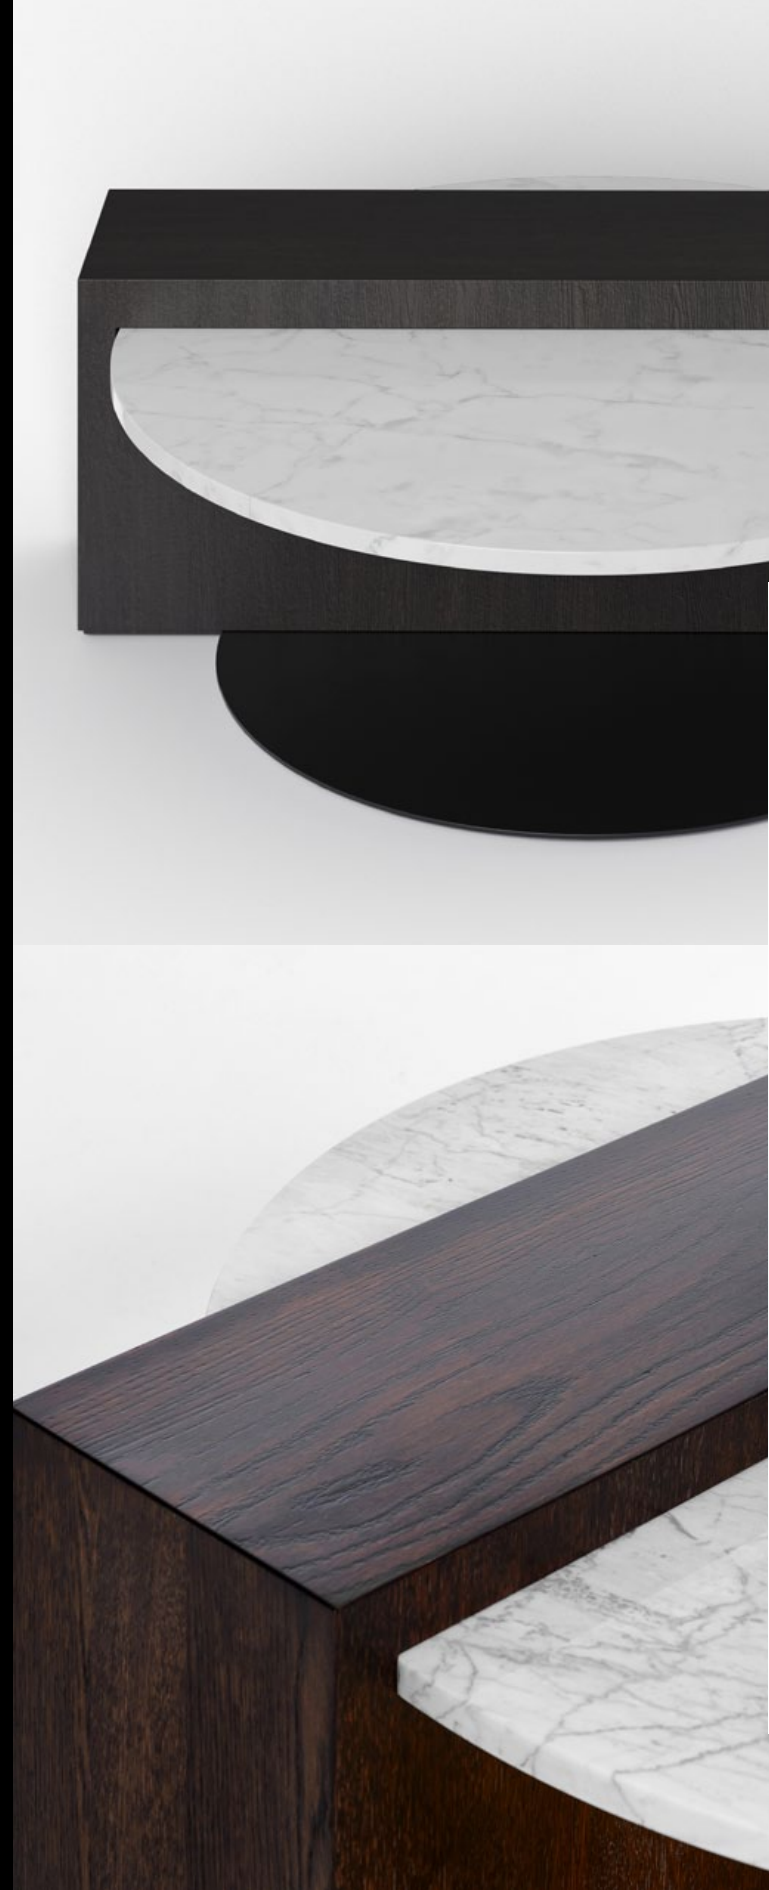

SUPREME

coffee table

MATERIALS

solid wood, marble, steel/brass

WOOD OPTIONS

oak

DIMENSIONS

w 100 cm, h 35 cm, d 92 cm

SUPREME

noir