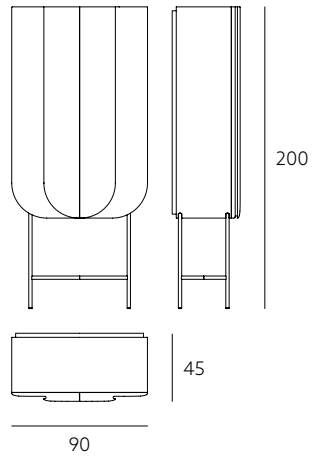

BLOOM BAR CABINET

BLBC

WOOD finish

WALNUT NATUR
WNO oiled

ASH SEPIA
ASO oiled

METAL

BFS
BL black

ONE SIZE

INTEGRATED FEATURES

lighting:
LED strip 3000K
EU/USA plug

backwall mirror:
gray

bronze (optional)

BLOOM DINING TABLE

BLDT

WOOD finish

WALNUT NATUR
WNO oiled

ASH SEPIA
ASO oiled

HORNBEAM NATUR
HNO oiled

METAL

BFS
BL black

WFS
WH white

MARBLE finish

SAHARA NOIR
SN1 honed
SN2 brushed
SN3 polished
SN4 Ipogeo® Origo

NERO MARQUINA
NM1 honed
NM2 brushed
NM3 polished
NM4 Ipogeo® Origo

CALACATA VAGLI
CV1 honed
CV2 brushed
CV3 polished
CV4 Ipogeo® Origo

BIANCO NAMIBIA
BN1 honed
BN2 brushed
BN3 polished
BN4 Ipogeo® Origo

ONYX BIANCO
OB3 polished

MARBLE finish

PICASSO GREEN
PG1 honed
PG2 brushed
PG3 polished
PG4 Ipogeo® Origo

AVOCATUS
AV1 honed
AV2 brushed
AV3 polished
AV4 Ipogeo® Origo

HPL

HPL

ONE SIZE