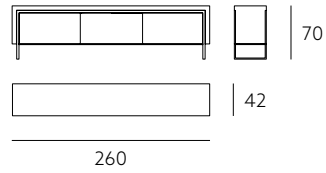

OFFSET SIDEBOARD

OFSB

WOOD
finish

METAL

WALNUT NATUR
WNO oiled

OAK NATUR
OTL lacquered
ONO oiled

BFS
BL black

SIZE

M

L

FRAME