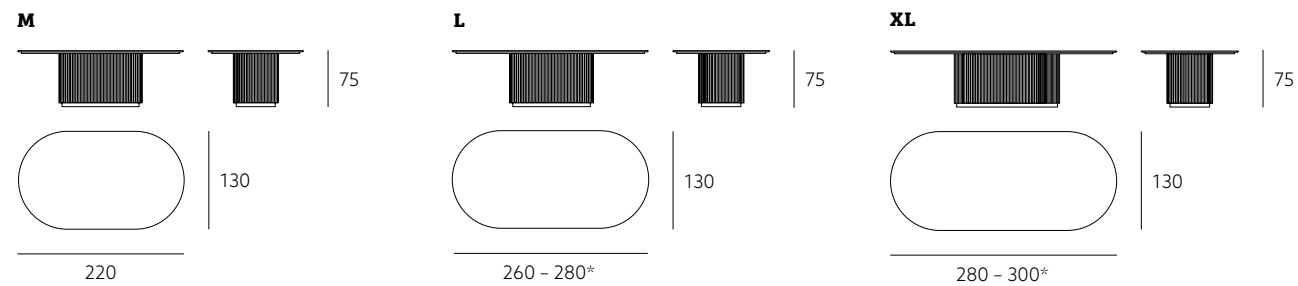

NERO PORTORO
NP1 honed
NP2 brushed
NP3 polished
NP4 Ipogeo® Origo

CALACATA VAGLI
CV1 honed
CV2 brushed
CV3 polished
CV4 Ipogeo® Origo

LILAC
LI1 honed
LI2 brushed
LI3 polished
LI4 Ipogeo® Origo

SIZE

*depending on marble availability