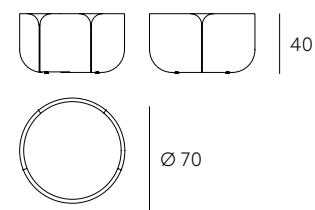

MARBLE
finish

AVOCATUS
AV1 honed
AV2 brushed
AV3 polished
AV4 Ipogeo® Origo

HPL

HPL

SIZE

M

L

BLOOM SIDEBOARD