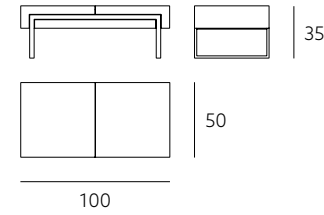

OAK NATUR
OTL lacquered
ONO oiled

BFS
BL black

SIZE

M