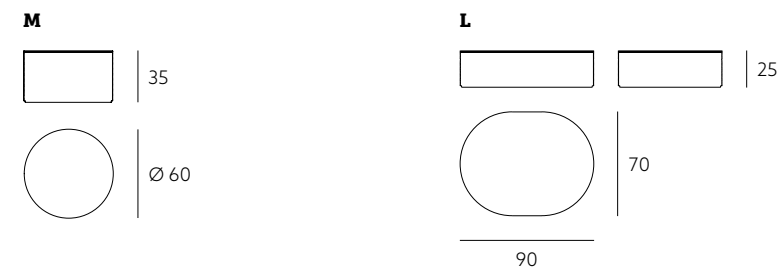

SAHARA NOIR
SN1 honed
SN2 brushed
SN3 polished
SN4 Ipogeo® Origo

NERO MARQUINA
NM1 honed
NM2 brushed
NM3 polished
NM4 Ipogeo® Origo

CALACATA VAGLI
CV1 honed
CV2 brushed
CV3 polished
CV4 Ipogeo® Origo

ONYX BIANCO
OB3 polished

BIANCO NAMIBIA
BN1 honed
BN2 brushed
BN3 polished
BN4 Ipogeo® Origo

SIZE