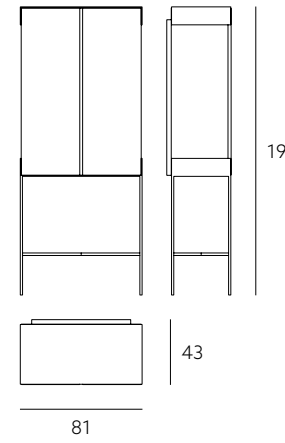

OAK NATUR
OTL lacquered
ONO oiled

ASH NOIR
ANL lacquered

BFS
BL black

ONE SIZE

INTEGRATED FEATURES

-  lighting:
LED strip 3000K
EU/USA plug
-  backwall mirror
clear
-  gray (optional)

FRAME DINING TABLE

FRDT