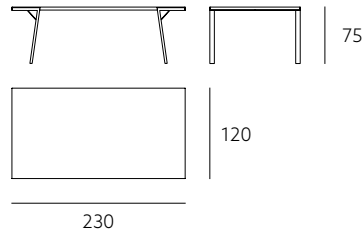

ASH NOIR
ANL lacquered

BFS
BL black

SIZE

M