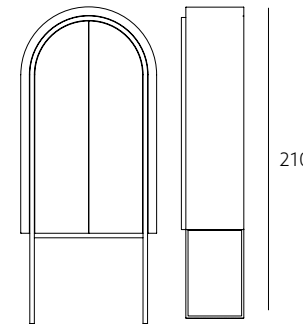

ONE SIZE

90

INTEGRATED FEATURES

lighting:
LED strip 3000K
EU/USA plug

backwall mirror:
clear

gray (optional)