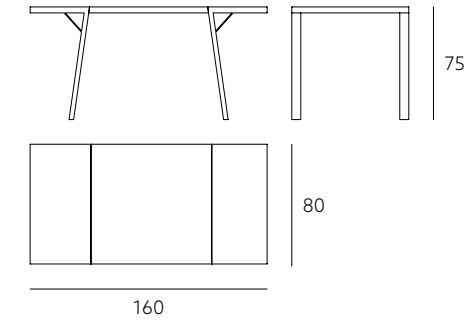

BFS
BL black

SIZE

M

L

FRAME SIDEBOARD

FRSB

WOOD finish

METAL