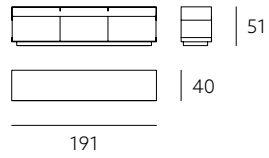

WALNUT NATUR
WNO oiled

OAK NATUR
OTL lacquered
ONO oiled

ASH NOIR
ANL lacquered

BFS
BL black

SIZE

M

L

SUPREME