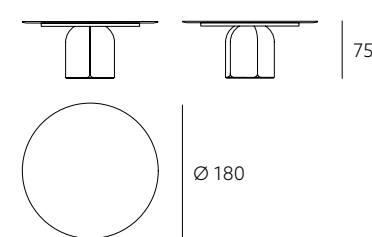

BLOOM BAR CABINET

BLBC

WOOD finish

WALNUT NATUR
WNO oiled

ASH SEPIA
ASO oiled

METAL

BFS
BL black

ONE SIZE

INTEGRATED FEATURES

lighting:
LED strip 3000K
EU/USA plug

backwall mirror:
gray

bronze (optional)

BLOOM DINING TABLE

BLDT

WOOD finish

WALNUT NATUR
WNO oiled

ASH SEPIA
ASO oiled

HORNBEAM NATUR
HNO oiled

METAL

BFS
BL black

WFS
WH white

MARBLE finish

SAHARA NOIR
SN1 honed
SN2 brushed
SN3 polished
SN4 Ipogeo® Origo

NERO MARQUINA
NM1 honed
NM2 brushed
NM3 polished
NM4 Ipogeo® Origo

CALACATA VAGLI
CV1 honed
CV2 brushed
CV3 polished
CV4 Ipogeo® Origo

BIANCO NAMIBIA
BN1 honed
BN2 brushed
BN3 polished
BN4 Ipogeo® Origo

ONYX BIANCO
OB3 polished

MARBLE finish

PICASSO GREEN
PG1 honed
PG2 brushed
PG3 polished
PG4 Ipogeo® Origo

AVOCATUS
AV1 honed
AV2 brushed
AV3 polished
AV4 Ipogeo® Origo

HPL

HPL

ONE SIZE