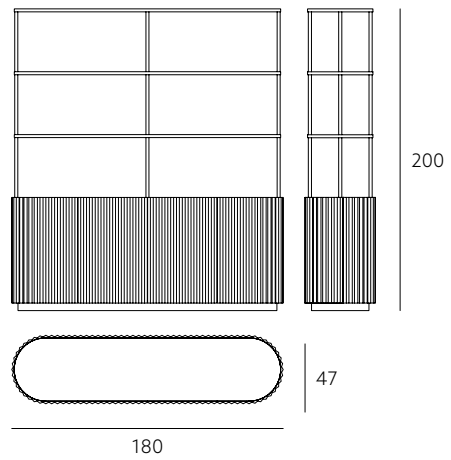

WOOD
finish

METAL

ASH UMBER
AUO oiled

ASH NOIR
ANL lacquered

BFS
BL black

ONE SIZE