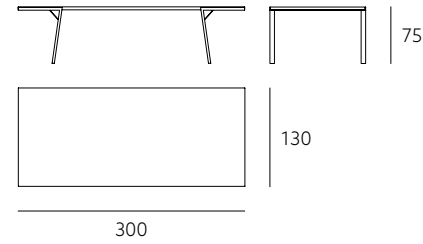

FRAME DINING TABLE

FRDT

WOOD
finish

METAL

WALNUT NATUR
WNO oiled

OAK NATUR
OTL lacquered
ONO oiled

ASH NOIR
ANL lacquered

BFS
BL black

SIZE

M

L

FRAME OFFICE DESK

FRD

WOOD
finish

METAL

WALNUT NATUR
WNO oiled

OAK NATUR
OTL lacquered
ONO oiled

ASH NOIR
ANL lacquered

BFS
BL black

SIZE

M

L