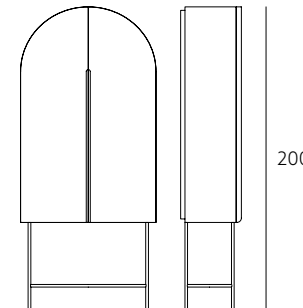

INTEGRATED FEATURES

lighting:
LED strip 3000K
EU/USA plug

backwall mirror:
gray

90

42

200

WAVES DINING TABLE

WADT