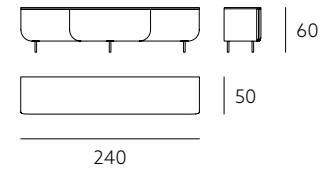

BLOOM COFFEE TABLE

BLCT

WOOD
finish

WALNUT NATUR
WNO oiled

ASH SEPIA
ASO oiled

HORNBEAM NATUR
HNO oiled

METAL

BFS
BL black

WFS
WH white

MARBLE
finish

SAHARA NOIR
SN1 honed
SN2 brushed
SN3 polished
SN4 Ipogeo® Origo

NERO MARQUINA
NM1 honed
NM2 brushed
NM3 polished
NM4 Ipogeo® Origo

CALACATA VAGLI
CV1 honed
CV2 brushed
CV3 polished
CV4 Ipogeo® Origo

BIANCO NAMIBIA
BN1 honed
BN2 brushed
BN3 polished
BN4 Ipogeo® Origo

ONYX BIANCO
OB3 polished

PICASSO GREEN
PG1 honed
PG2 brushed
PG3 polished
PG4 Ipogeo® Origo

MARBLE
finish

AVOCATUS
AV1 honed
AV2 brushed
AV3 polished
AV4 Ipogeo® Origo

HPL

HPL

SIZE

M

L

BLOOM SIDEBOARD

BLSB

WOOD
finish

WALNUT NATUR
WNO oiled

ASH SEPIA
ASO oiled

METAL

BFS
BL black

ONE SIZE