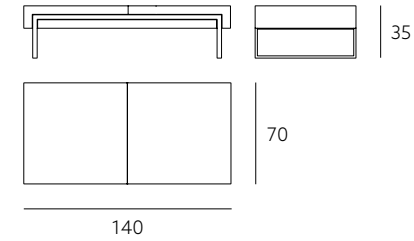

OFFSET DINING TABLE

OFDT

WOOD
finish

METAL

WALNUT NATUR
WNO oiled

OAK NATUR
OTL lacquered
ONO oiled

BFS
BL black

SIZE

M

L

OFFSET COFFEE TABLE

OFCT

WOOD
finish

METAL

WALNUT NATUR
WNO oiled

OAK NATUR
OTL lacquered
ONO oiled

BFS
BL black

SIZE

M

L