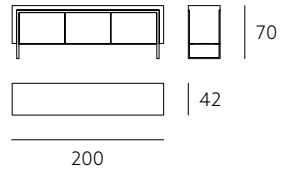

OAK NATUR
OTL lacquered
ONO oiled

BFS
BL black

SIZE

M