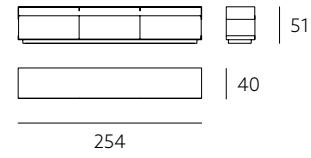

WALNUT NATUR
WNO oiled

OAK NATUR
OTL lacquered
ONO oiled

ASH NOIR
ANL lacquered

BFS
BL black

SIZE

M

L

SUPREME