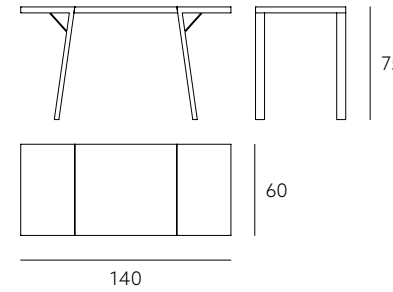

BFS
BL black

SIZE

M

L

FRAME SIDEBOARD

FRSB

WOOD finish

METAL