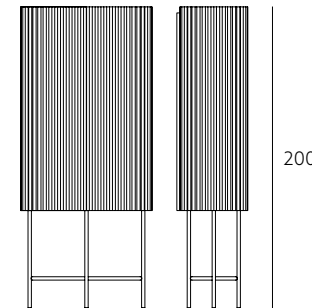

ETBC

WOOD finish

ASH UMBER
AUO oiled

ASH NOIR
ANL lacquered

METAL

BFS
BL black

ONE SIZE

lighting:
LED strip 3000K
EU/USA plug