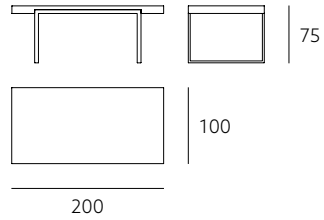

WALNUT NATUR
WNO oiled

OAK NATUR
OTL lacquered
ONO oiled

BFS
BL black

SIZE

M

L

OFFSET COFFEE TABLE

OFCT