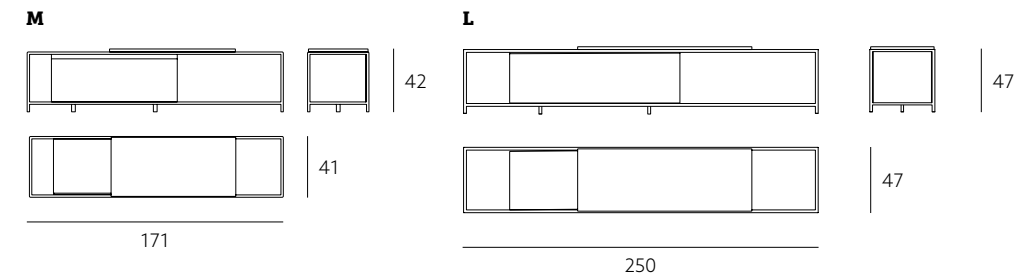

SIZE

MARBLE FINISHES

Honing makes the surface smooth and flat and gives the material a matt and somewhat used appearance. The tones of the colouring are therefore softened and almost dimmed.

Brushing finish is obtained using tools equipped with abrasive brushes; this technique confers an orange-peel appearance, with a slightly wavy texture evocative of silk.