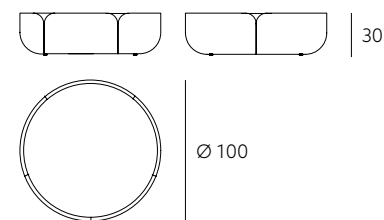

MARBLE
finish

AVOCATUS
AV1 honed
AV2 brushed
AV3 polished
AV4 Ipogeo® Origo

HPL

HPL

SIZE

M

L

BLOOM SIDEBOARD