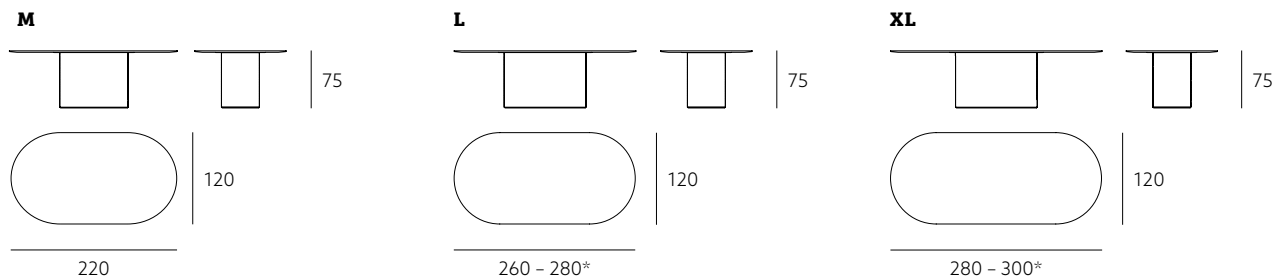

SAHARA NOIR
SN1 honed
SN2 brushed
SN3 polished
SN4 Ipogeo® Origo

NERO MARQUINA
NM1 honed
NM2 brushed
NM3 polished
NM4 Ipogeo® Origo

CALACATA VAGLI
CV1 honed
CV2 brushed
CV3 polished
CV4 Ipogeo® Origo

SIZE