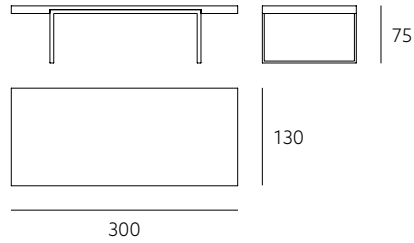

WALNUT NATUR
WNO oiled

OAK NATUR
OTL lacquered
ONO oiled

BFS
BL black

SIZE

M

L

OFFSET COFFEE TABLE

OFCT